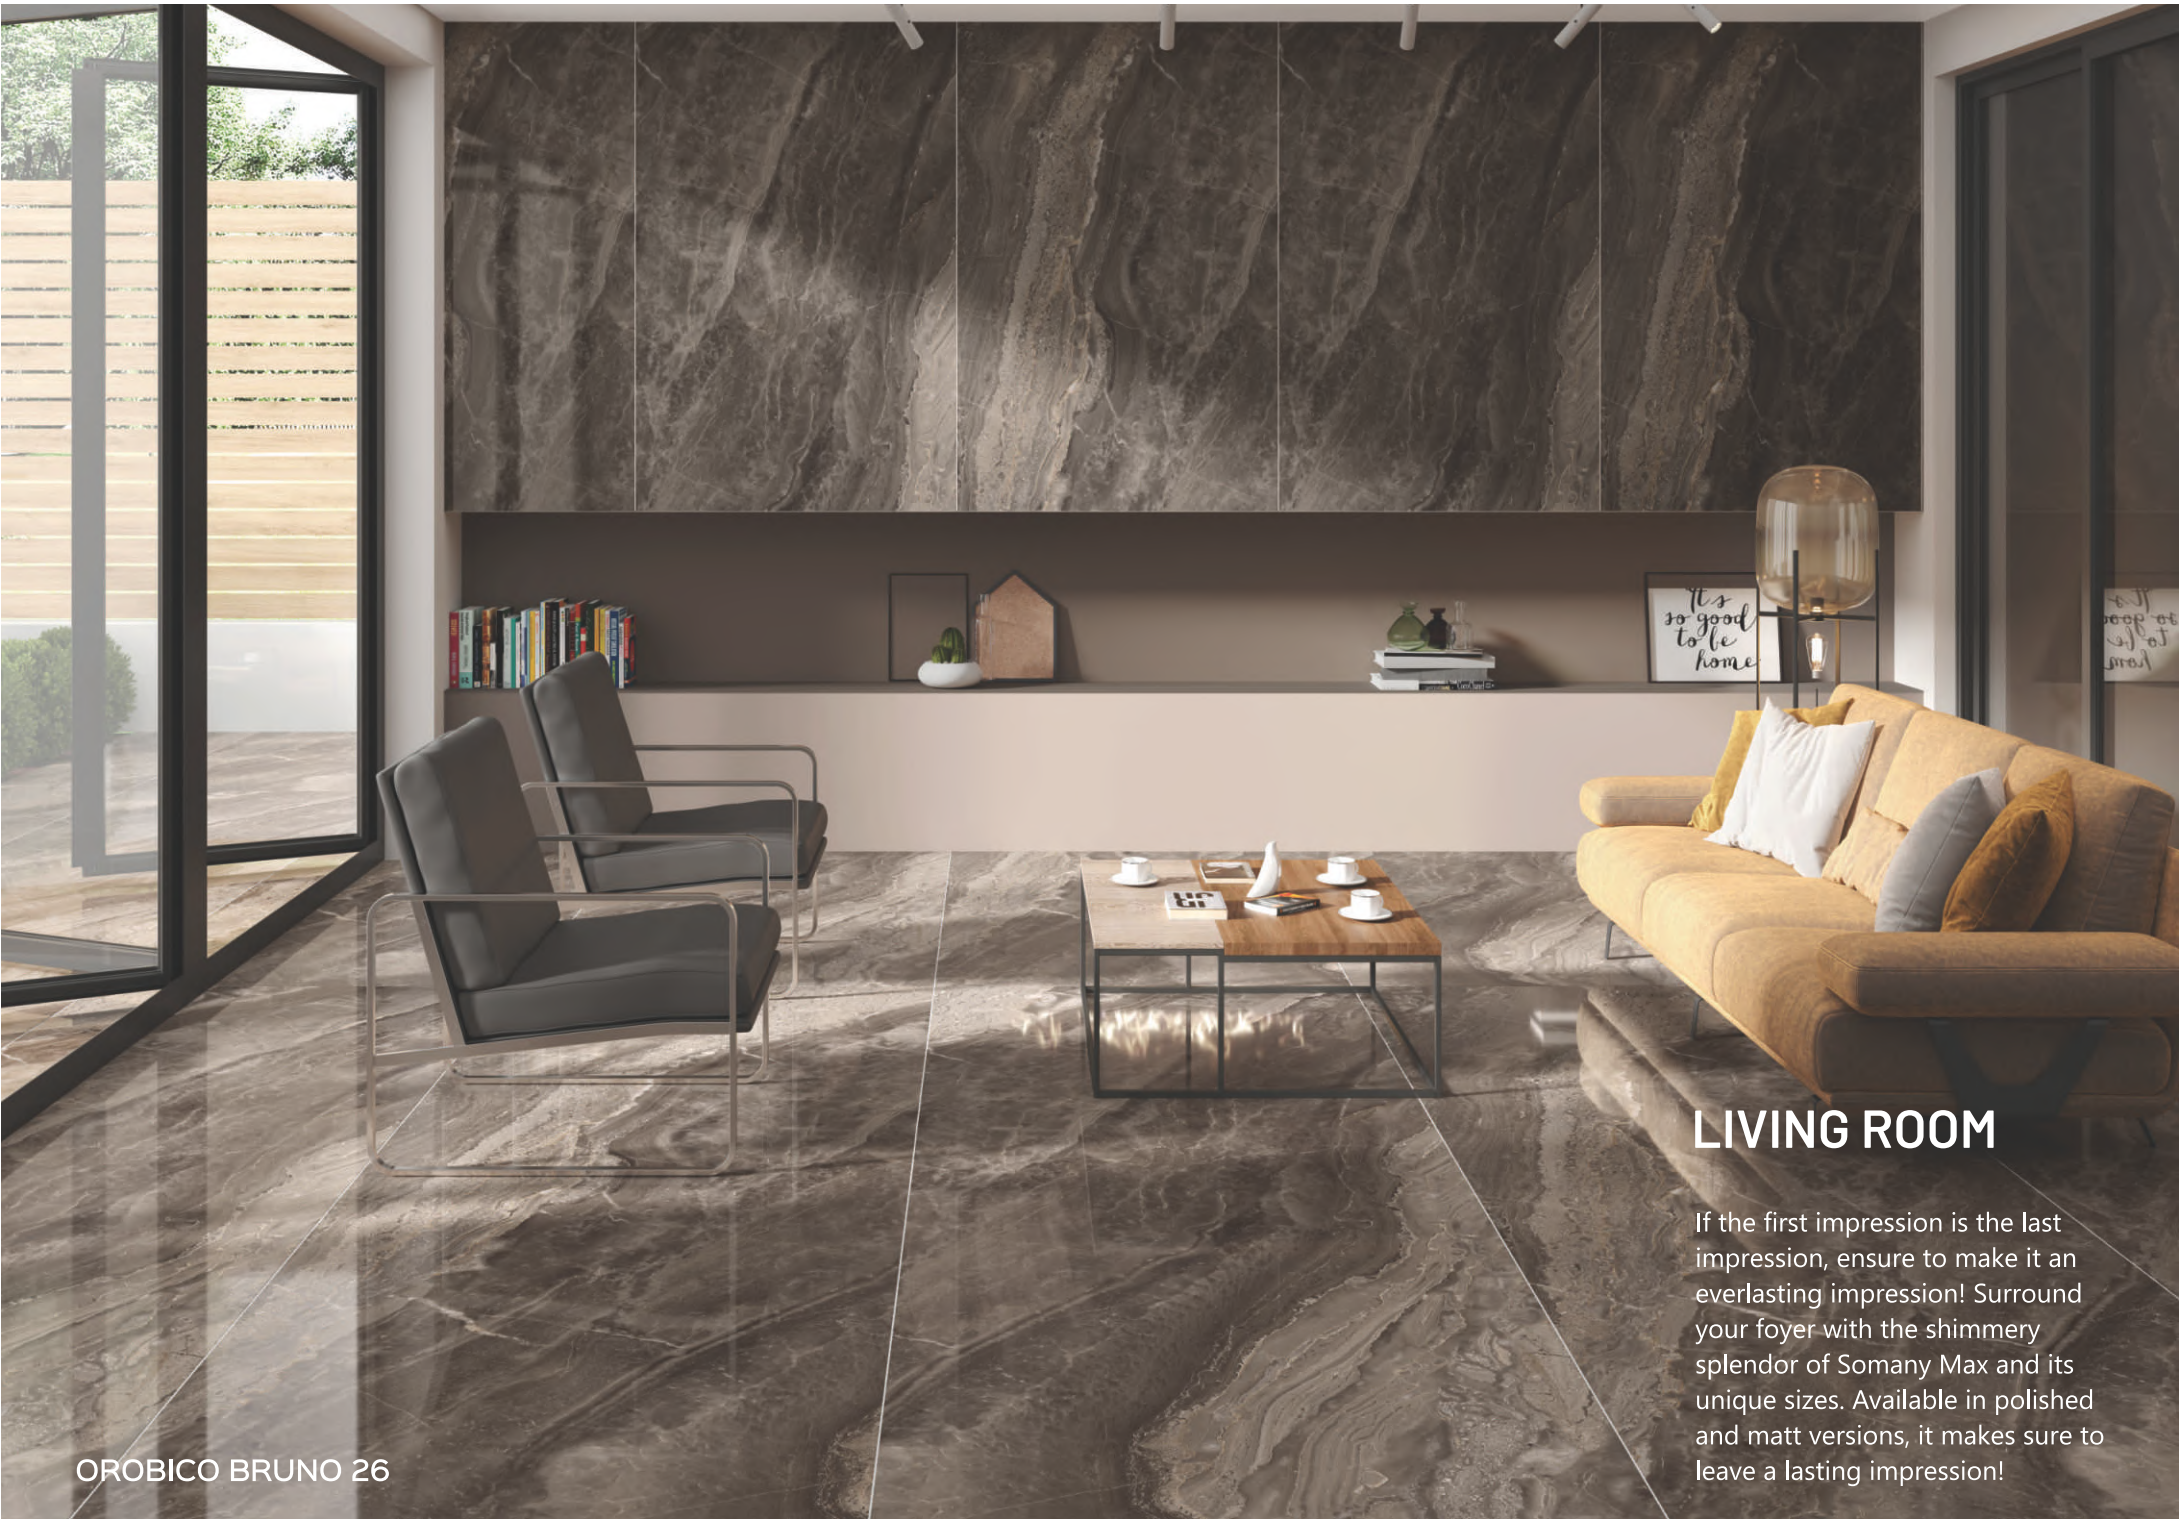

OROBICO BRUNO 26

LIVING ROOM

If the first impression is the last impression, ensure to make it an everlasting impression! Surround your foyer with the shimmering splendor of Somany Max and its unique sizes. Available in polished and matt versions, it makes sure to leave a lasting impression!