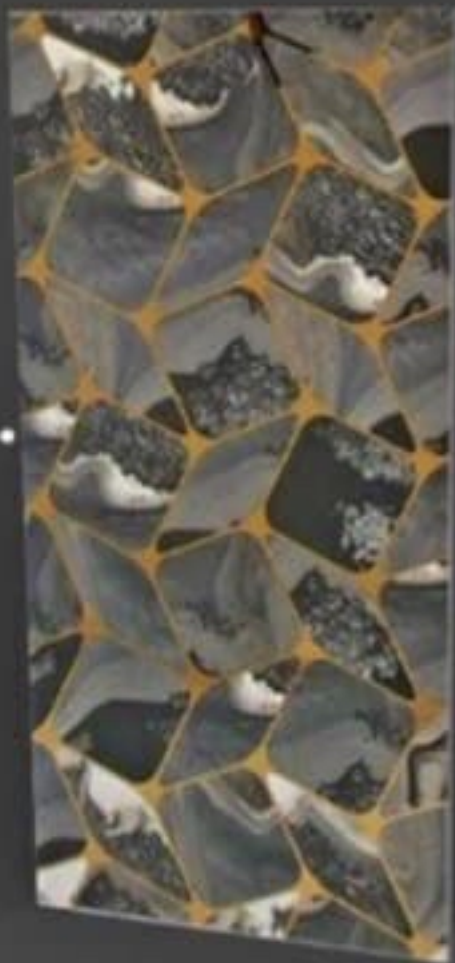

TS

GLOSSY
300x600MM

G-159